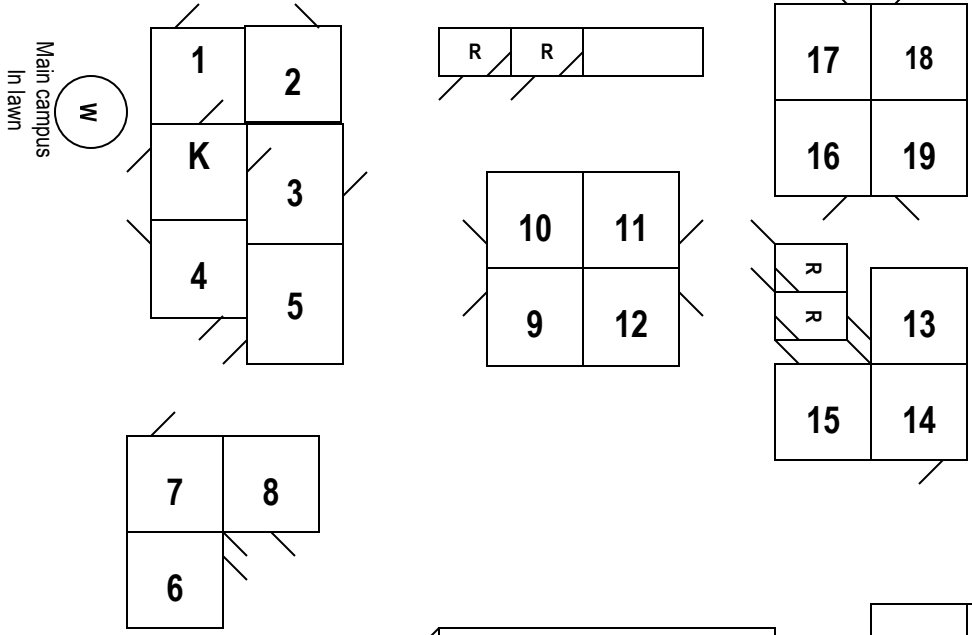

Lone Tree School Beale AFB, CA

BEALE HIGHWAY

TANNEN WAY

A/B Building
In parking lot

By Picnic Bench

No gas on campus